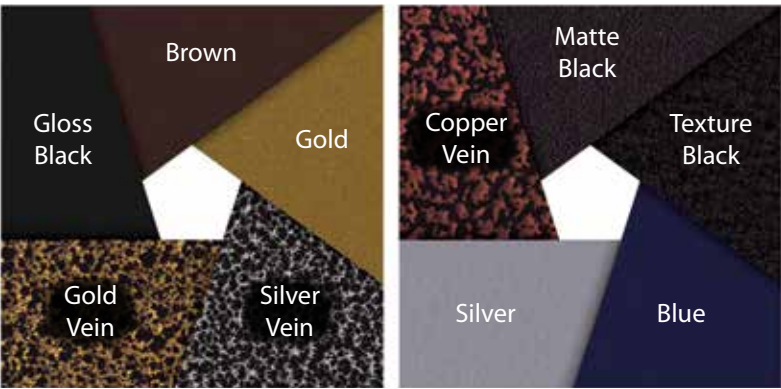

Wood Finishes
European Beechwood

Metal Finishes

Chair Frame Finishes

Vinyl Options

For additional information on installation, quotes, warranty, and pricing give us a call at 877.747.7638. We'll be glad to help.