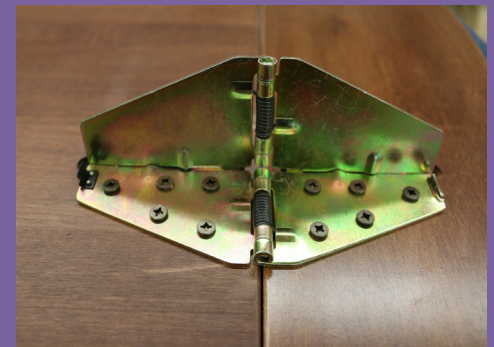

Each mechanism consists of one slide bar and two hinges per leaf allowing for maximum support.

Hinge

Slide bar drop leaf table features:

- 5 year warranty on hardware
- Extremely heavy duty solid steel bar and hinge hardware
- Sturdy, non-sagging leaf in extended position with no adjustments required
- Heavy duty hardware to lock leaf in closed position
- Non-obtrusive hardware
- Spring-less hinges for easy, safe operation—no pinched fingers

Standard sizes:

- 30" square to 42" round
- 36" square to 51" round
- 42" square to 60" round
- Other sizes and configurations available

Slide bar: table closed

Slide bar: table open

With drop leaf tables you can easily transform your tables from square to round with just one simple motion.

Flap Hinge Drop Leaf Tables

As with the slide bar drop leaf tables flap hinge drop leaf tables are available in solid wood, laminate, and padded. Soft Touch Furniture's flap hinge leaf mechanisms are made from heavy duty steel and allow for a very strong table extension.

Each mechanism consists of two flap hinges per leaf for maximum support.

Flap hinge

Flap hinge: closed

Flap hinge: open

Flap hinge drop leaf table features:

- Designed for lighter usage than slide bar drop leaf mechanisms
- Flap length should be no more than 8"
- Heavy duty solid steel hinge automatically lock leaves in horizontal position
- Hinges are finished in yellow chromate
- Hinges are under constant spring tension
- Spring action to allow for easy table transformation